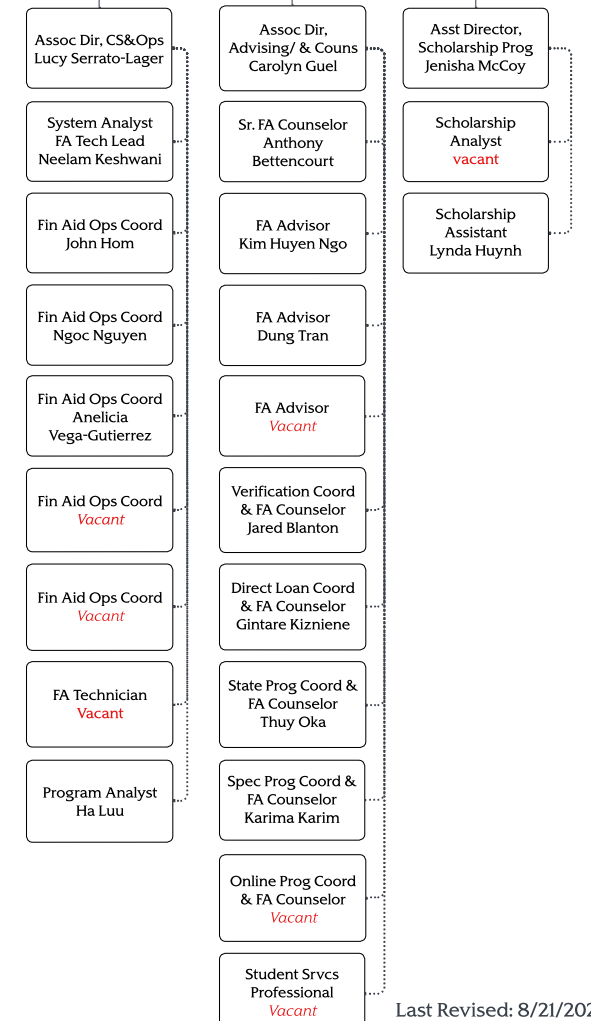

Sr. Associate VP for Enrollment Management
Andrew Wright

Administrative Analyst Lisa Passarelli
Administrative Analyst Geri Soto
Administrative Analyst Crystal Diaz
Administrative Analyst Esmir Basic

Undergraduate Admissions and Evaluations

Interim Director, UA&E
Kimberly Guanzon

EM Technology Implementation & Communications

Director, EMTIC Jennifer Jackson Sclafani

Office of the Registrar

University Registrar Lisa Giampaolo

Financial Aid & Scholarships Office

Director, FASO Coleetta McElroy

KEY
SJSU ONLINE