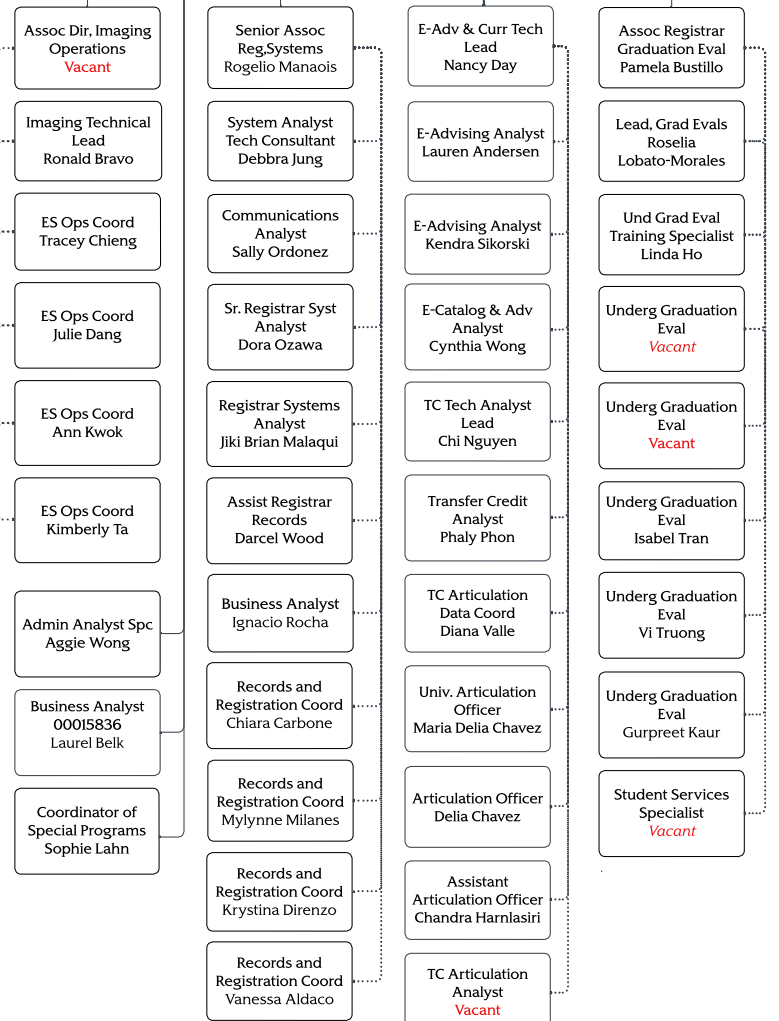

Interim Director, UA&E
Kimberly Guanzon

EM Technology Implementation & Communications

Director, EMTIC Jennifer Jackson Sclafani

Office of the Registrar

University Registrar Lisa Giampaolo

Financial Aid & Scholarships Office

Director, FASO Coleetta McElroy

KEY
SJSU ONLINE