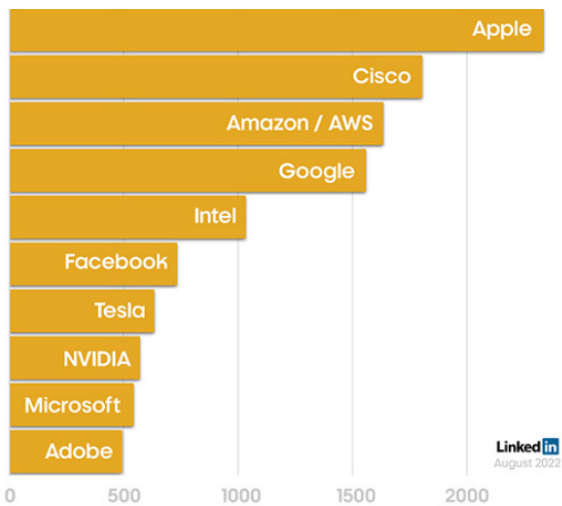

Contact our designated [International Student Housing Coordinator](#).

SJSU Campus in downtown San José

Plug in and Power up!

SJSU's prime location in the Silicon Valley makes it an exceptionally rewarding learning environment for students: Silicon Valley companies seek SJSU students for internships, short-term programs, R&D projects, and full-time employment. The top employers of SJSU alumni are Apple, Cisco, Google, Amazon and Intel.

SJSU is the #1 PUBLIC UNIVERSITY in California
with the most graduates at Silicon Valley companies *(Business Insider)*

SJSU Videos

Why Choose SJSU
(2:41)

International Student Life
(2:21)

Alumni Testimonial Playlist
(2:04)

Virtual Campus Tour
(9:08)

Experiencing San José Downtown
(1:00)

11,000+ SJSU alumni are employed at Silicon Valley Companies

Some of the thousands of companies across all industries in Silicon Valley that have hired SJSU students: