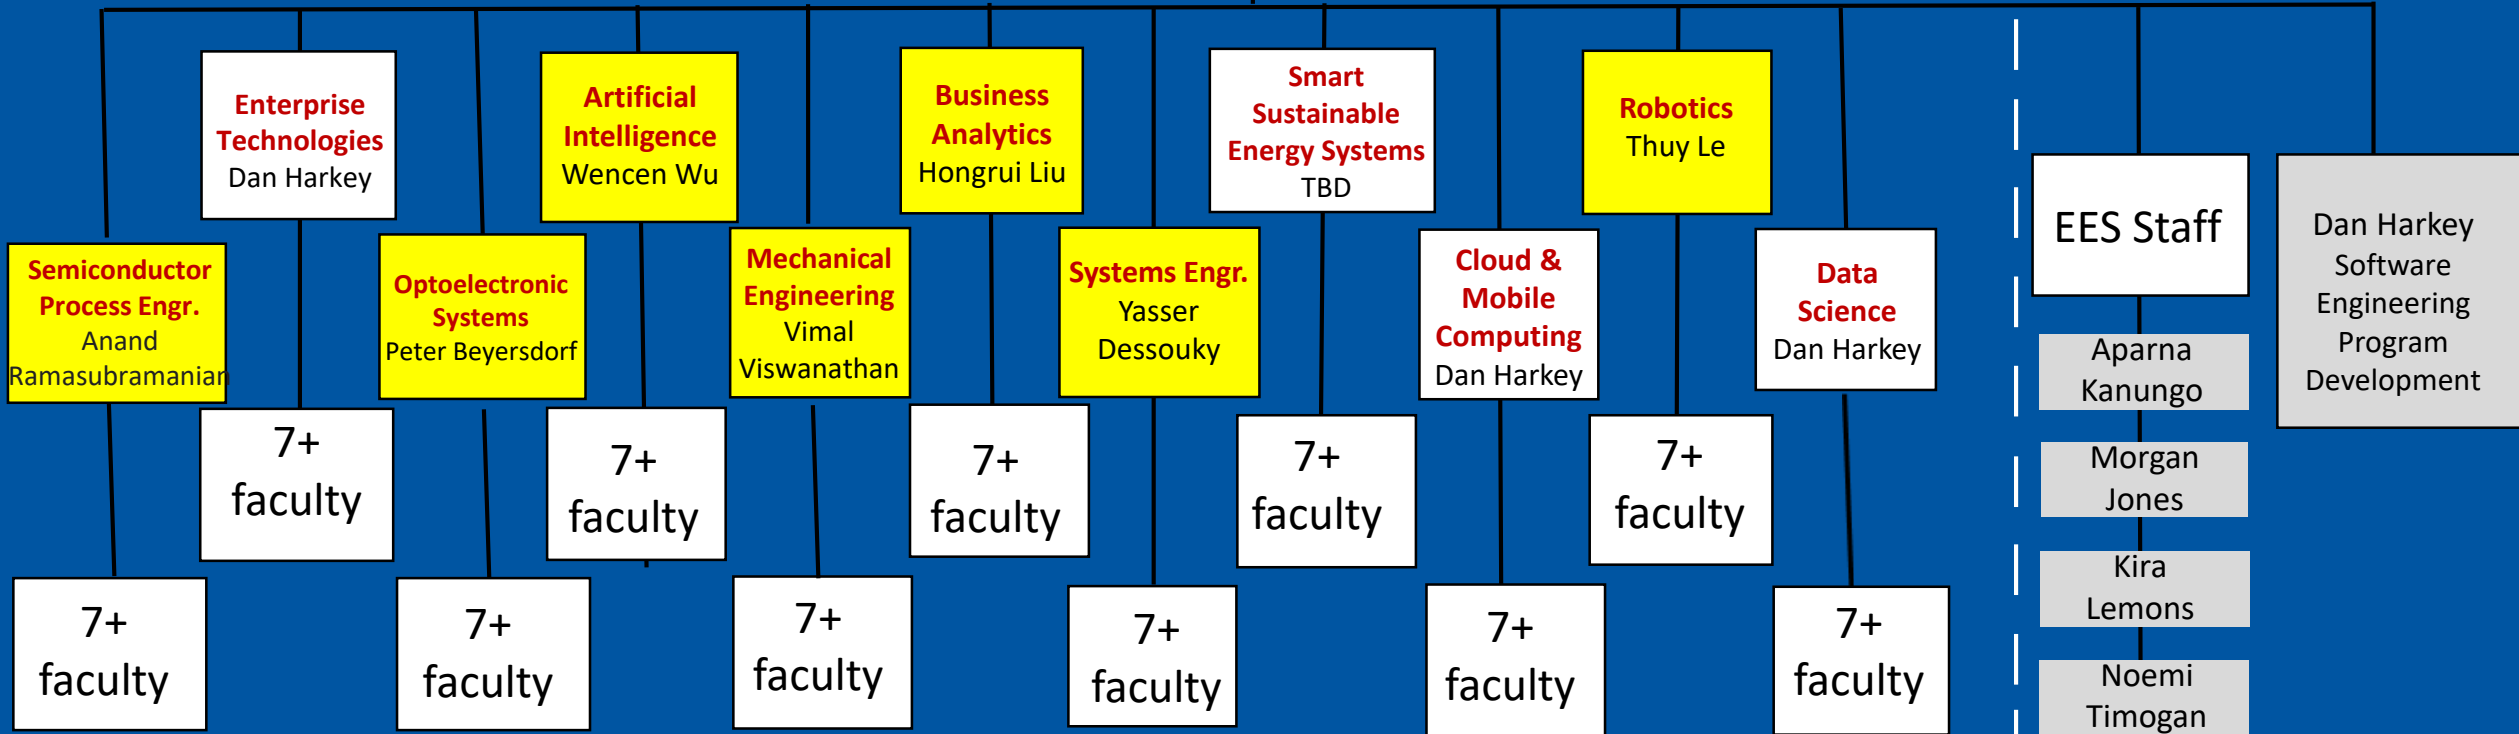

EES Organization Chart

Raymond K. Yee
 Associate Dean, Engr. Extended Studies (EES)
 Approx. 400 enrollment

Academic

Administrative

- Corporate Programs with Academic Program Coordinator (APC) names
- Public (non-Corporate) Engr Programs & public MSAI, with APC names