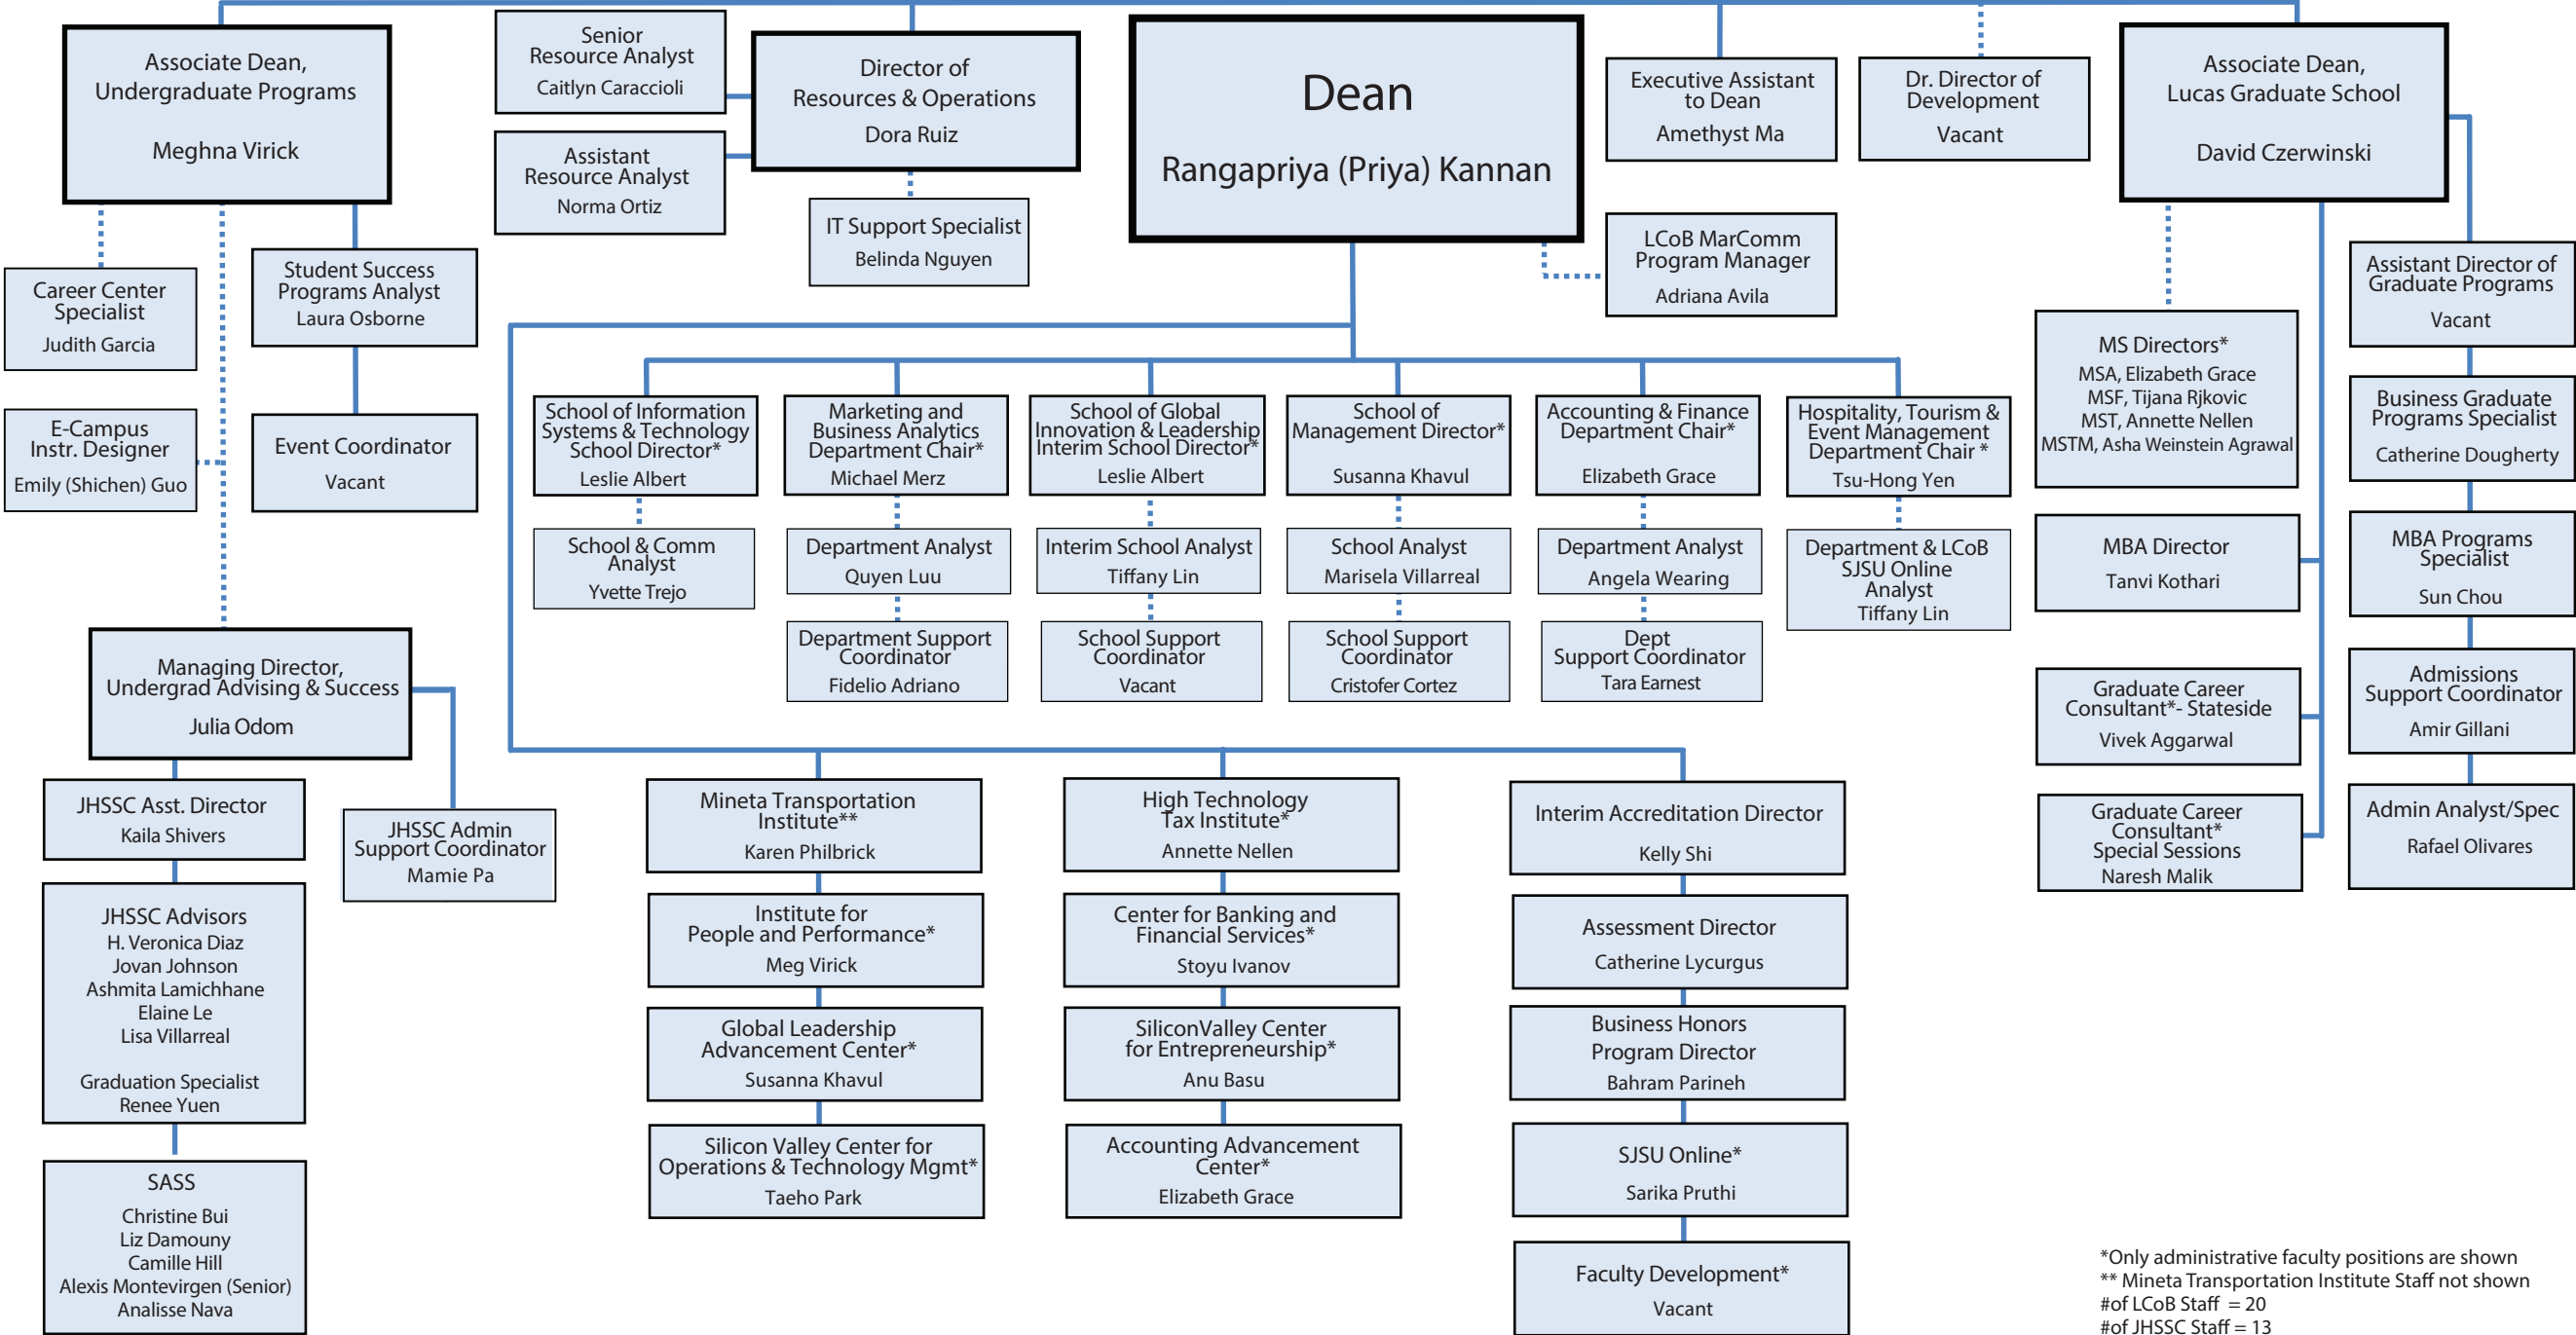

Lucas College and Graduate School of Business Organization Chart (Current)

*Only administrative faculty positions are shown
 ** Mineta Transportation Institute Staff not shown
 #of LCoB Staff = 20
 #of JHSSC Staff = 13